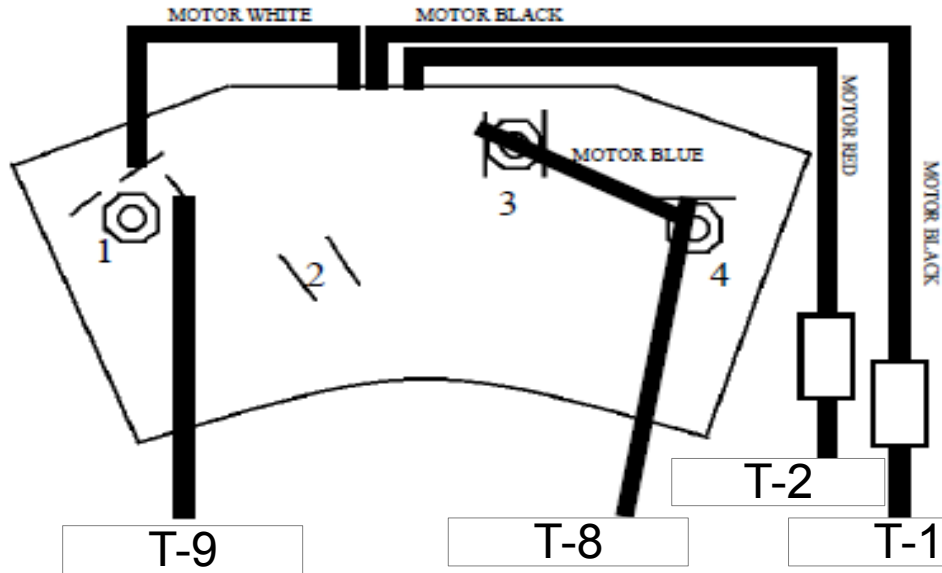

ELITE MOTOR 3/4HP and 1HP

ELITE (60420, 60421)

To a Brema's Black Handle (AMS) Switch

110 Volt

ELITE MOTOR 3/4HP and 1HP

ELITE (60420, 60421)

To a Brema's Black Handle (AMS) Switch

Green/Ground to Motor Green for 110v or 230v