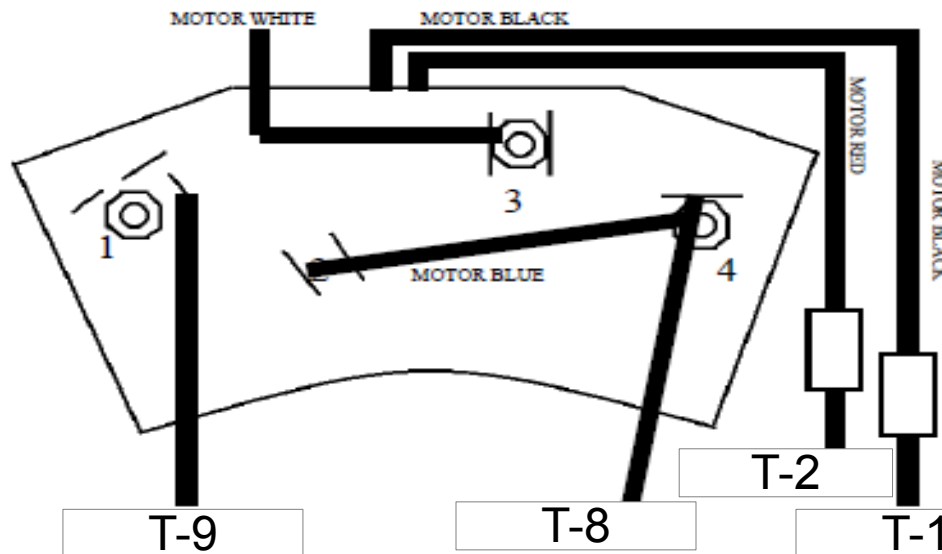

ELITE MOTOR 3/4HP and 1HP

ELITE (60420, 60421)

To a Brema's Black Handle (AMS) Switch

110 Volt

ELITE MOTOR 3/4HP and 1HP

ELITE (60420, 60421)

To a Brema's Black Handle (AMS) Switch

Green/Ground to Motor Green for 110v or 230v