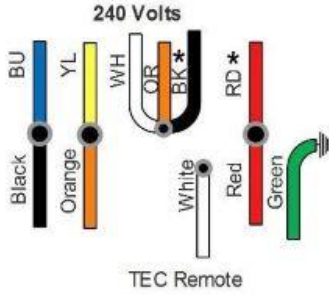

**All T# Motors  
LEESON**

**ELECTRA  
GEAR**

**A.O. SMITH**

● WIRE Nut Connection  
□ Quick Connect Connection

\*Exchange these wires to change Motor Direction

**ELITE Motors**

● WIRE Nut Connection  
□ Quick Connect Connection

\*Exchange these wires to change Motor Direction

**DECO / MARATHON Brake Motor  
240 Volts**