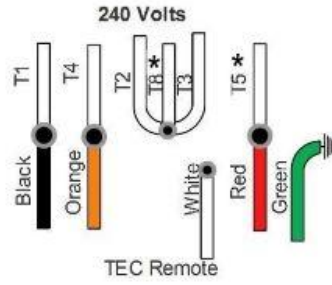

**All T# Motors  
LEESON**

**ELECTRA  
GEAR**

**A.O. SMITH**

● WIRE Nut Connection  
□ Quick Connect Connection

\*Exchange these wires to change Motor Direction

**ELITE Motors**

● WIRE Nut Connection  
□ Quick Connect Connection

\*Exchange these wires to change Motor Direction

**DECO / MARATHON Brake Motor  
240 Volts**