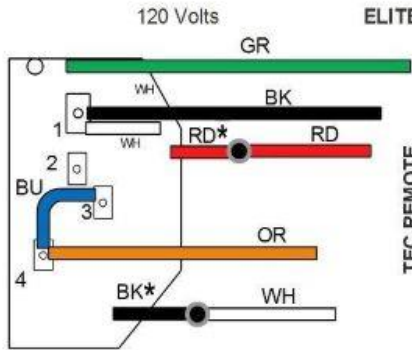

**All T# Motors  
LEESON**

**ELECTRA  
GEAR**

**A.O. SMITH**

● WIRE Nut Connection  
□ Quick Connect Connection

\*Exchange these wires to change Motor Direction

**ELITE Motors**

● WIRE Nut Connection  
□ Quick Connect Connection

\*Exchange these wires to change Motor Direction

**DECO / MARATHON Brake Motor  
240 Volts**