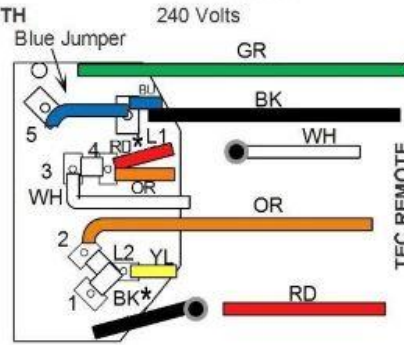

**All T# Motors  
LEESON**

**ELECTRA  
GEAR**

**A.O. SMITH**

● WIRE Nut Connection  
□ Quick Connect Connection

\*Exchange these wires to change Motor Direction

**ELITE Motors**

● WIRE Nut Connection  
□ Quick Connect Connection

\*Exchange these wires to change Motor Direction

**DECO / MARATHON Brake Motor  
240 Volts**