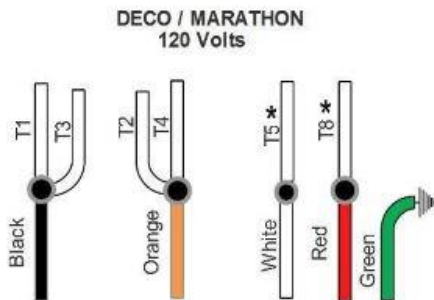

**All T# Motors  
LEESON**

**ELECTRA  
GEAR**

**A.O. SMITH**

● WIRE Nut Connection  
□ Quick Connect Connection

\*Exchange these wires to change Motor Direction

**ELITE Motors**

● WIRE Nut Connection  
□ Quick Connect Connection

\*Exchange these wires to change Motor Direction

**DECO / MARATHON Brake Motor  
240 Volts**