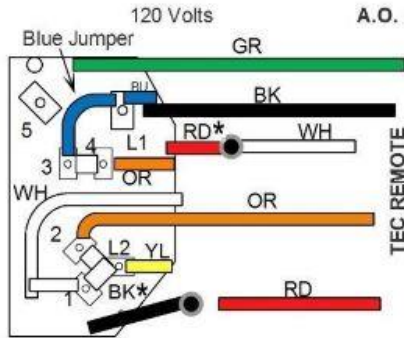

**All T# Motors  
LEESON**

**ELECTRA  
GEAR**

**A.O. SMITH**

● WIRE Nut Connection  
□ Quick Connect Connection

\*Exchange these wires to change Motor Direction

**ELITE Motors**

● WIRE Nut Connection  
□ Quick Connect Connection

\*Exchange these wires to change Motor Direction

**DECO / MARATHON Brake Motor  
240 Volts**