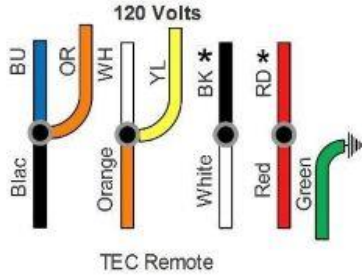

**All T# Motors  
LEESON**

**ELECTRA  
GEAR**

**A.O. SMITH**

● WIRE Nut Connection  
□ Quick Connect Connection

\*Exchange these wires to change Motor Direction

**ELITE Motors**

● WIRE Nut Connection  
□ Quick Connect Connection

\*Exchange these wires to change Motor Direction

**DECO / MARATHON Brake Motor  
240 Volts**