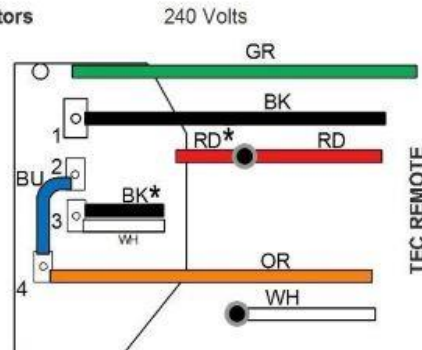

**All T# Motors  
LEESON**

**ELECTRA  
GEAR**

**A.O. SMITH**

● WIRE Nut Connection  
□ Quick Connect Connection

\*Exchange these wires to change Motor Direction

**ELITE Motors**

● WIRE Nut Connection  
□ Quick Connect Connection

\*Exchange these wires to change Motor Direction

**DECO / MARATHON Brake Motor  
240 Volts**